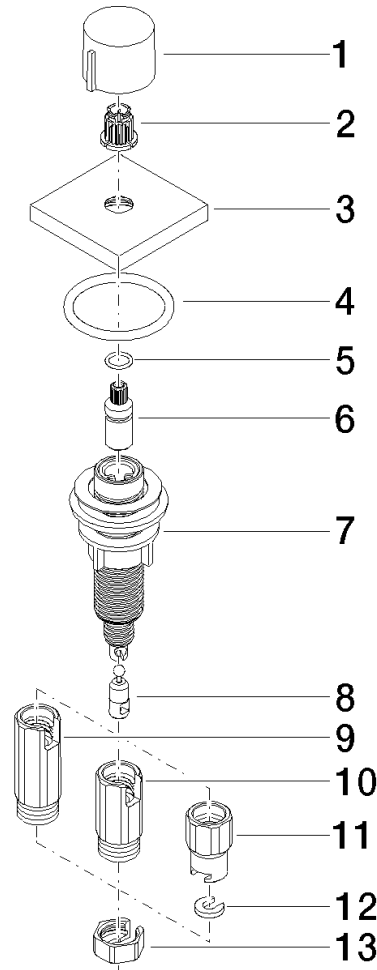

Strainer waste with control handle - Chrome

LOT

10 711 970

- control for single basin
- including adapter for Bowden cable

Fits LOT

	Chrome	10 711 970-00
	Brushed Platinum	10 711 970-06
	Platinum	10 711 970-08
	Durabross (23kt Gold)	10 711 970-09
	Dark Chrome	10 711 970-19
	Brushed Durabross (23kt Gold)	10 711 970-28
	Matte Black	10 711 970-33
	Brushed Champagne (22kt Gold)	10 711 970-46
	Champagne (22kt Gold)	10 711 970-47
	Brushed Chrome	10 711 970-93
	Brushed Dark Platinum	10 711 970-99

10 711 970

mm [inches]

10 711 970

Parts for other finishes can be found here: Brushed Platinum

Spare parts list

No.	Item Number	Name	Quantity used	Delivery time
1	09 20 97 030-00	handle	1	10
2	90 12 12 002 00 90	fixing cap	1	2
3	09 27 87 007-00	rosette	1	10
4	90 14 10 043 00 90	seal	1	2
5	09 14 10 042 90	seal	1	2
6	09 29 06 087-00	spindle	1	10
7	04 30 01 029 00 90	adaptor	1	2
8	09 24 03 175 90	adaptor	1	2
9	09 11 10 073-07	connection	1	30
10	09 11 10 074-07	connection	1	30
11	09 11 10 079-07	connection	1	30
12	09 30 11 087 90	disc	1	2
13	09 23 30 024-07	nut	1	30